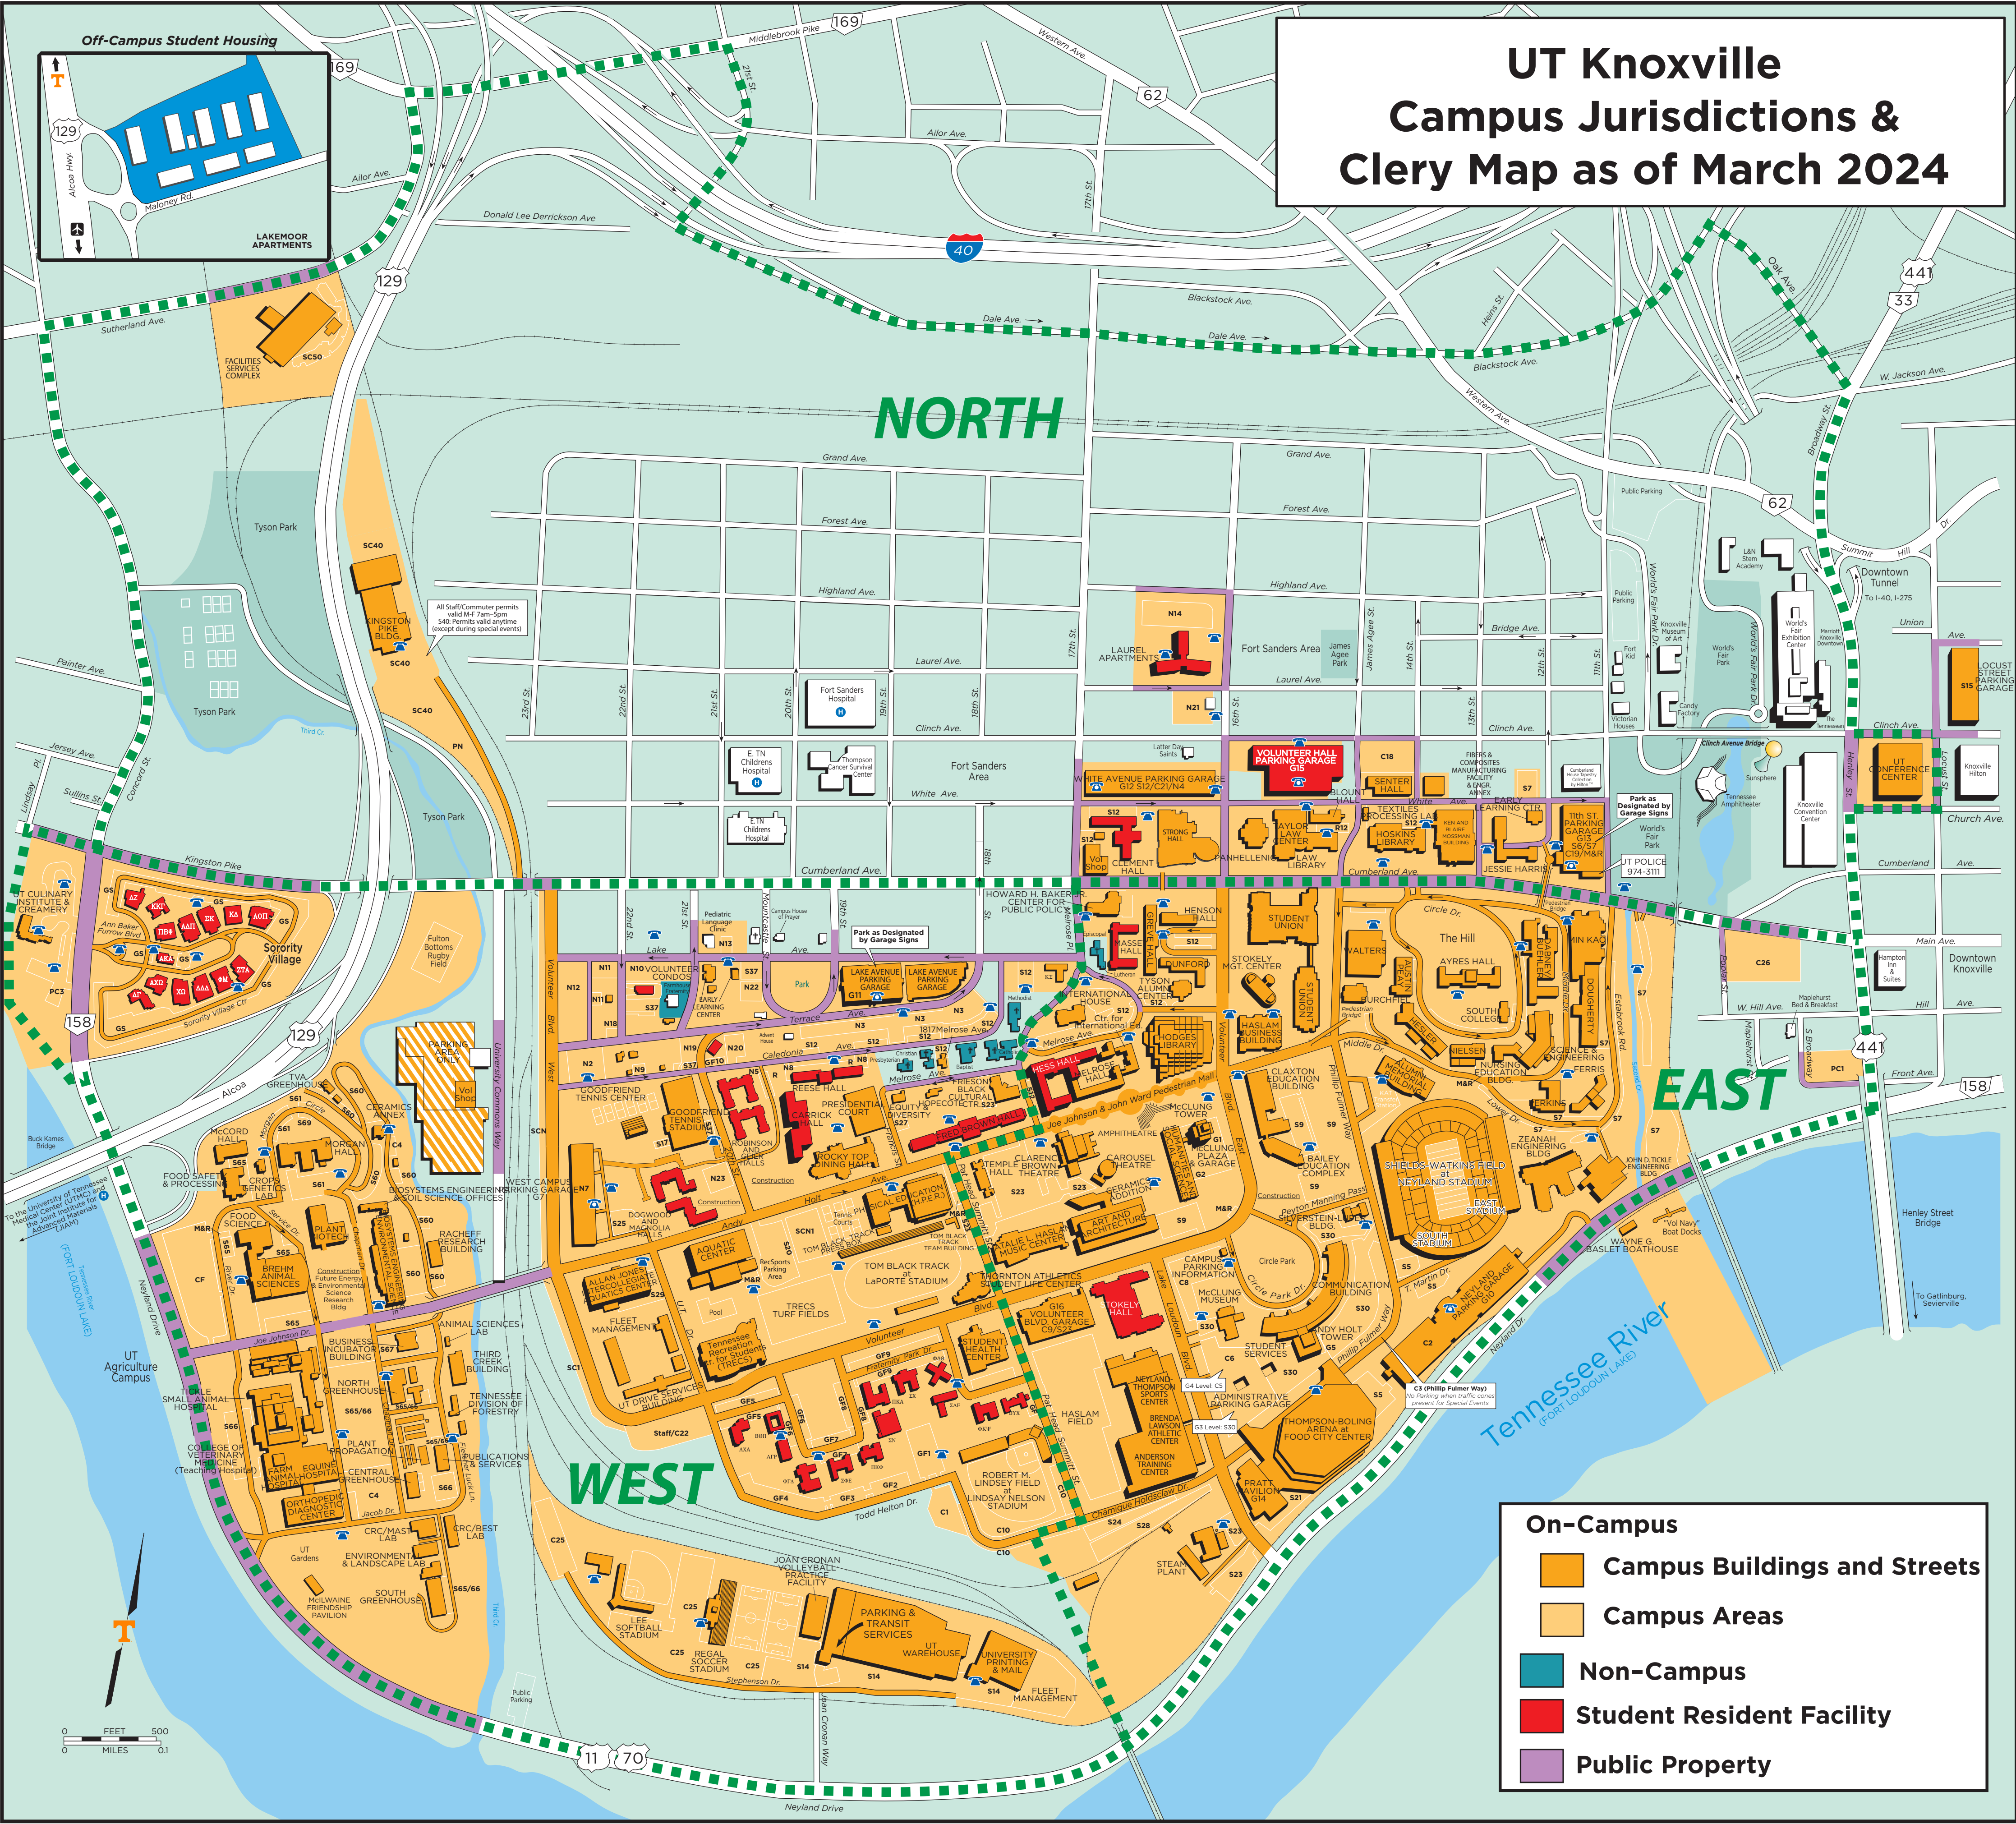

UT Knoxville Campus Jurisdictions & Clery Map as of March 2024

Off-Campus Student Housing

LAKEMOOR APARTMENTS

129

Alcoa Hwy

Maloney Rd

On-Campus

- Campus Buildings and Streets
- Campus Areas
- Non-Campus
- Student Resident Facility
- Public Property

0 FEET 500
0 MILES 0.1

To the University of Tennessee Medical Center (UMC) and the Joint Institute for Aerospace Materials (JIAM)

To Gatlinburg, Sevierville