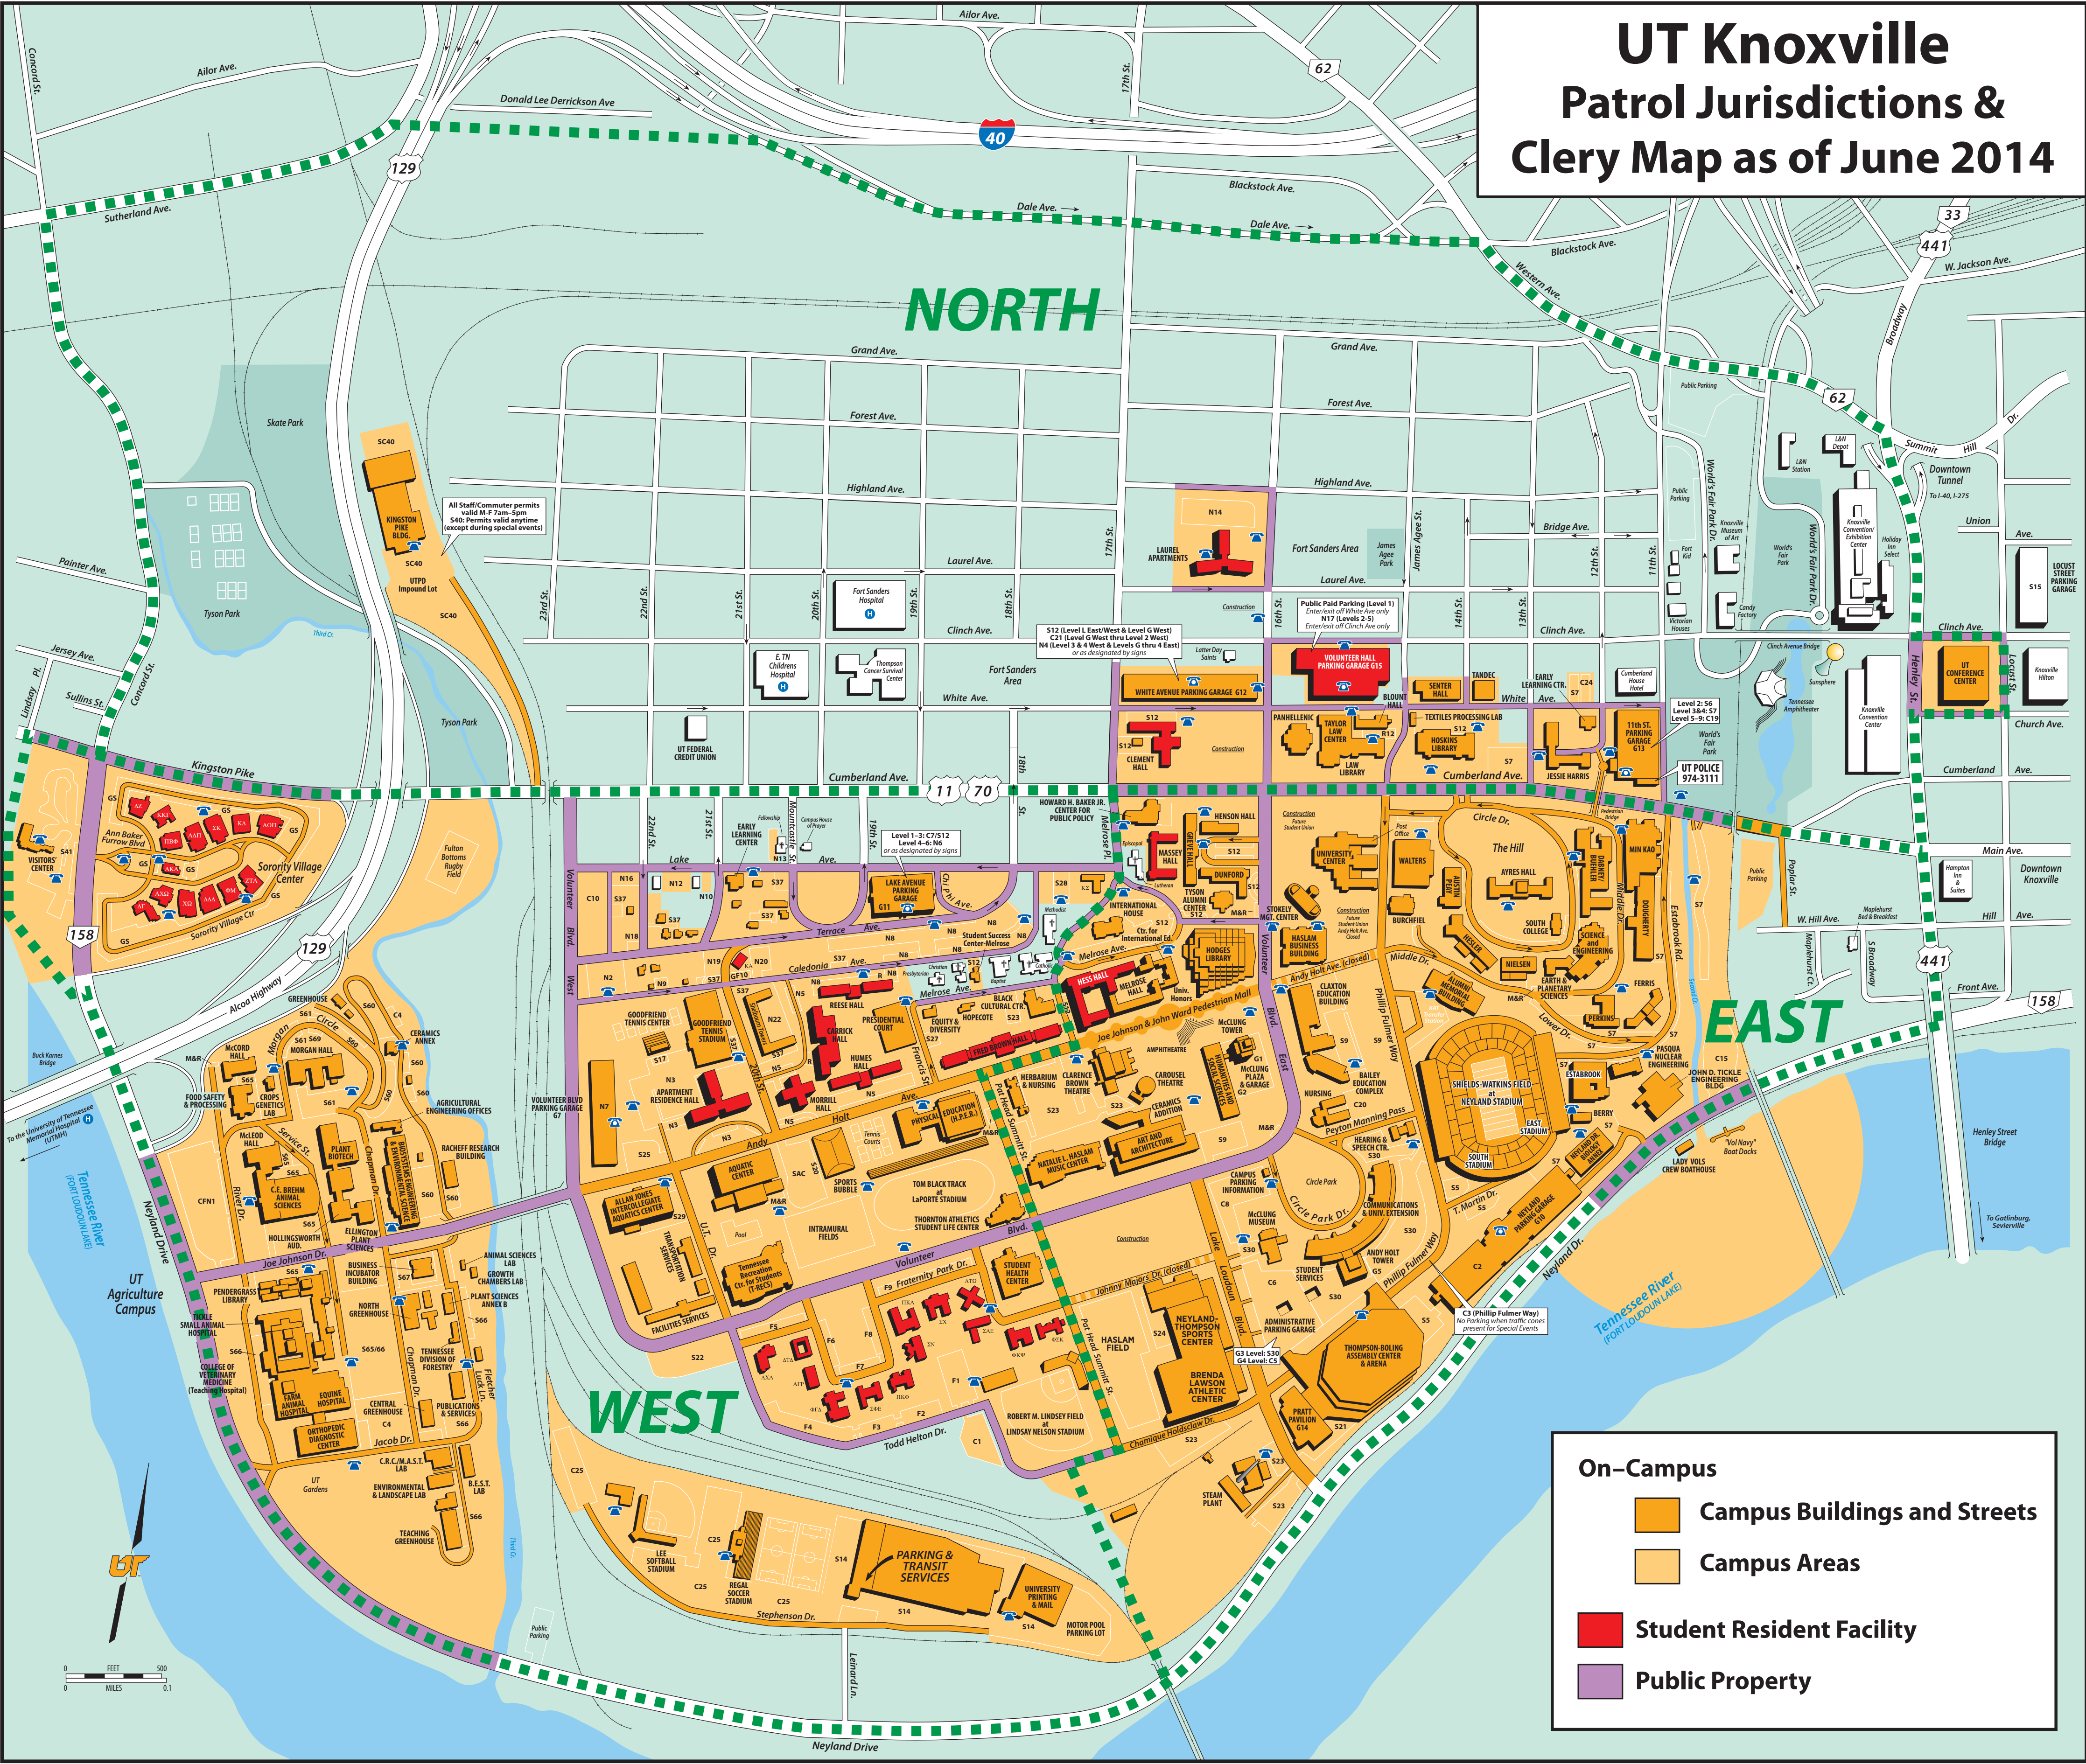

UT Knoxville Patrol Jurisdictions & Clery Map as of June 2014

On-Campus

- Campus Buildings and Streets
- Campus Areas
- Student Resident Facility
- Public Property

0 FEET
0 MILES